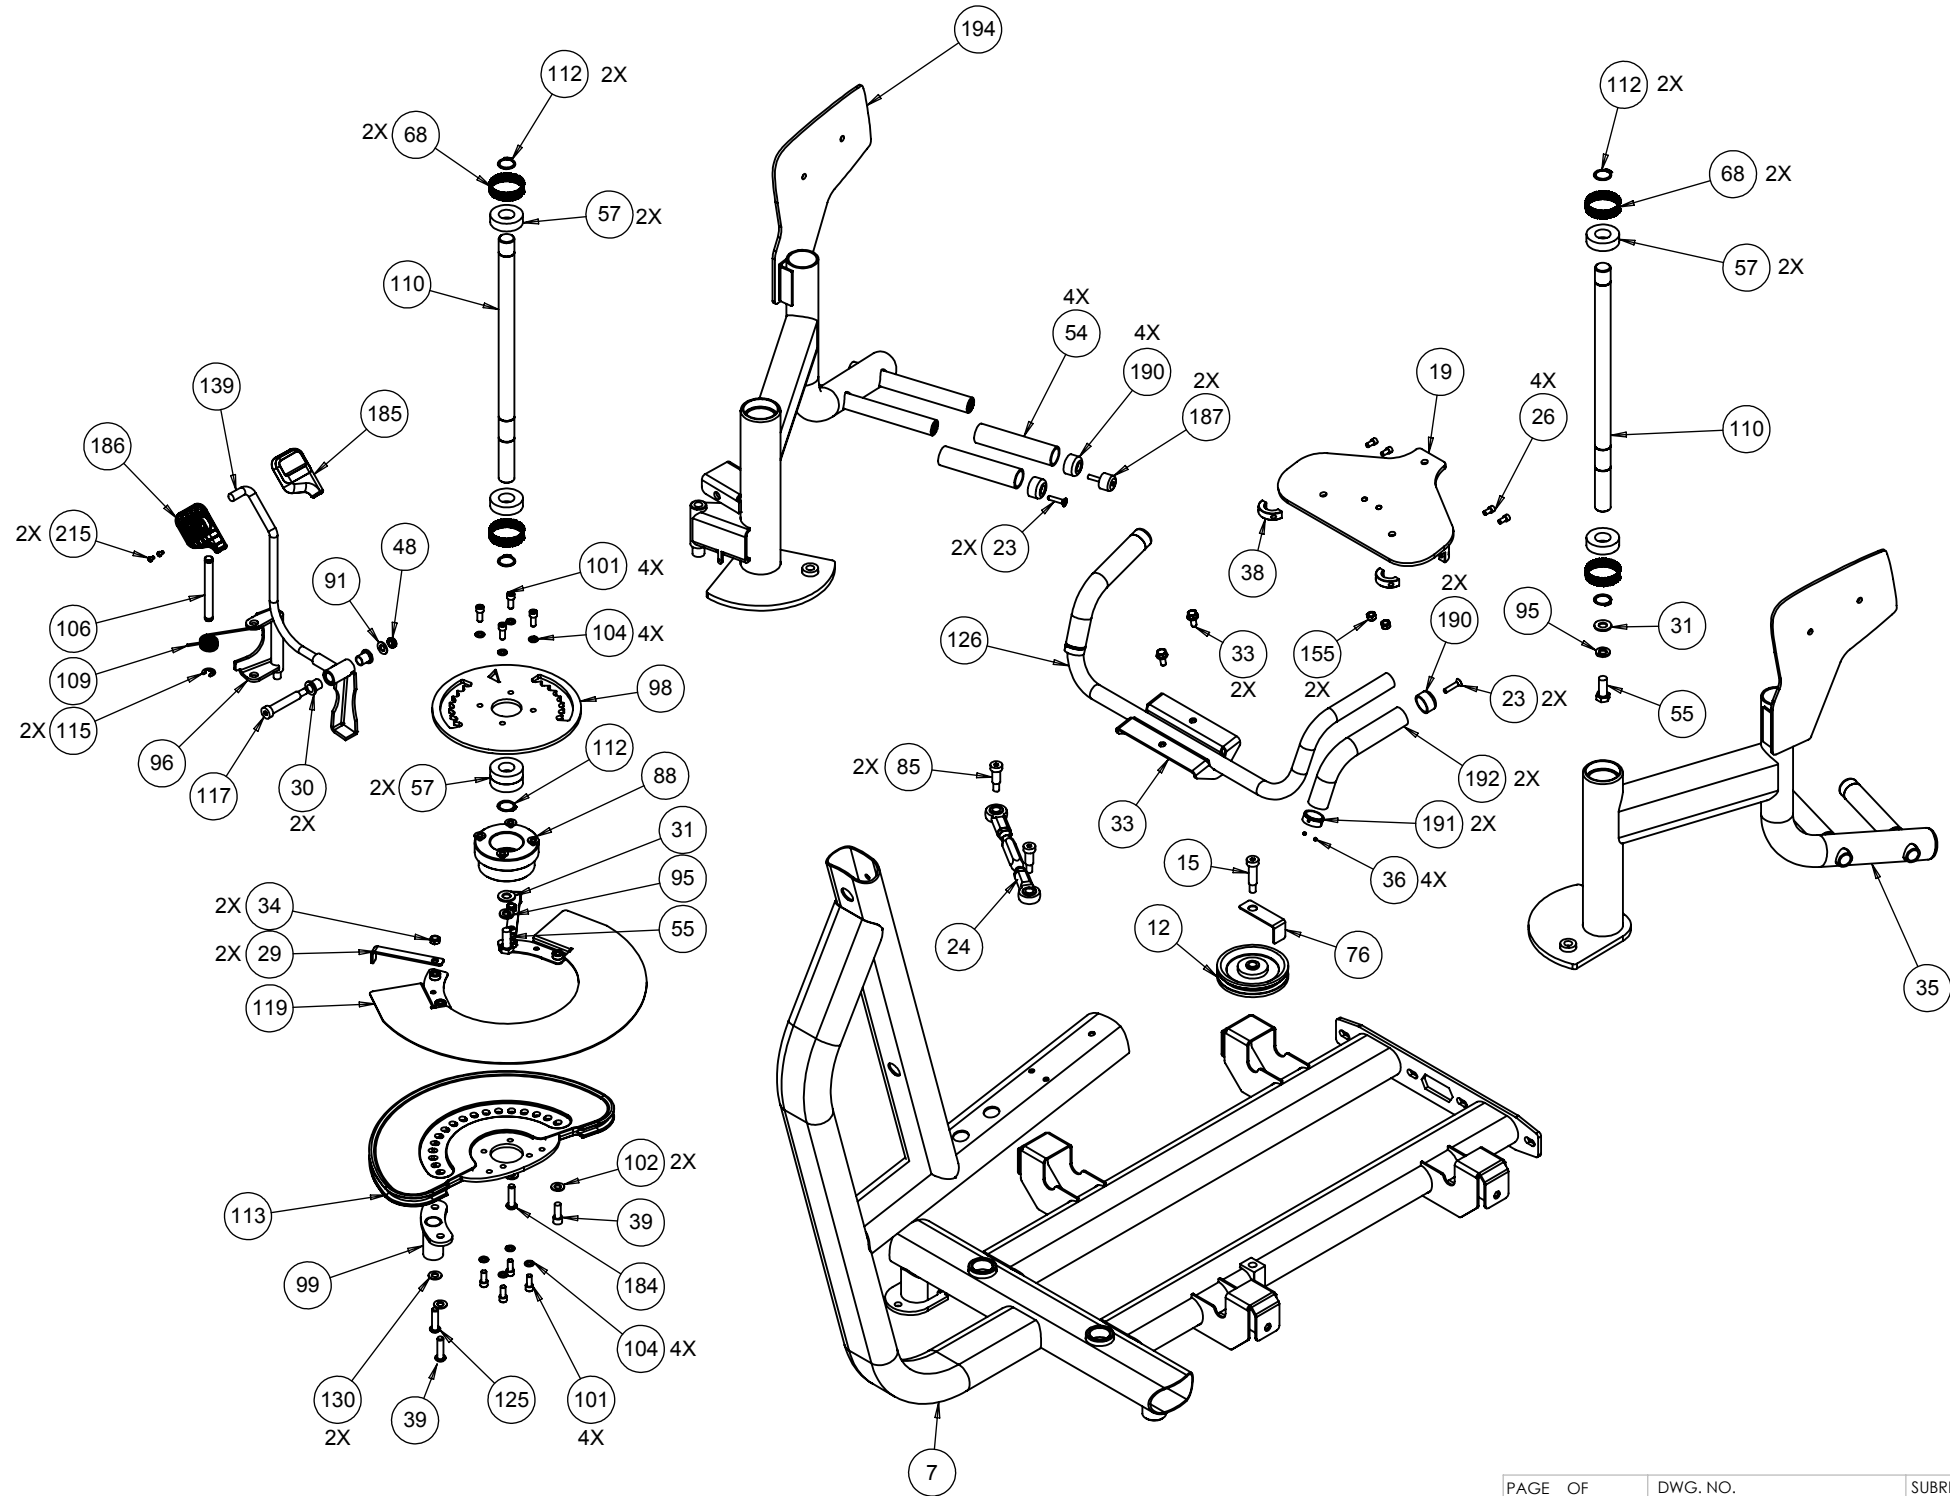

PRODUCT:

DSL621, OUTER THIGH CORE

DRWN BY	11.20.13	KAW	SIZE	PAGE	OF
CS	10.21.13	BG	A	1	4

DWG. NO.	SUBREV
CW39071-101	C

3

2

1

3

2

1

3

2

1