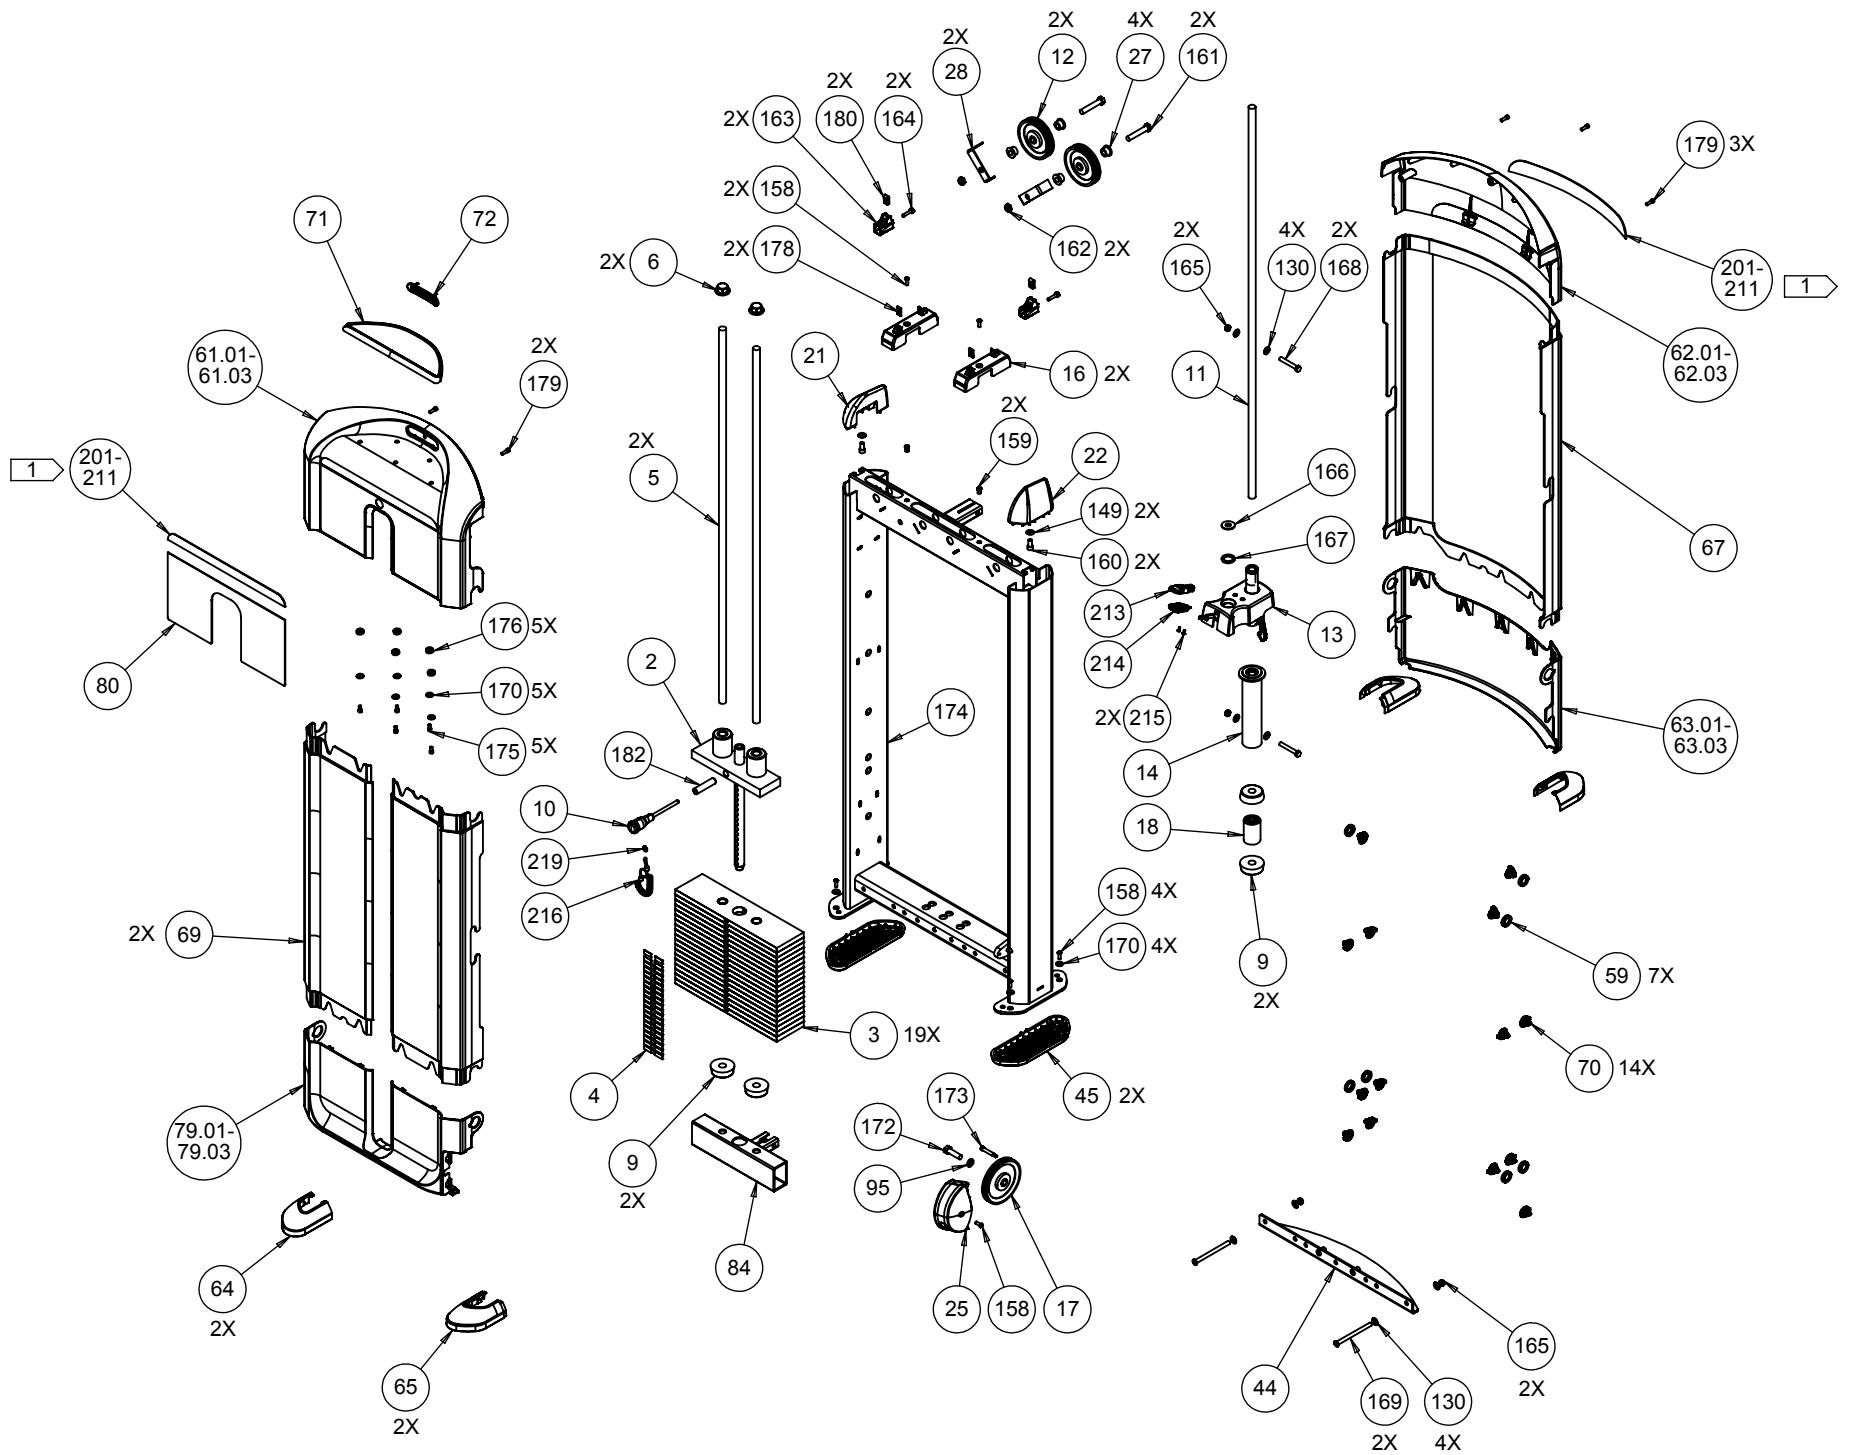

NOTES:

1 THIS LABEL IS FURNISHED AS PART OF A LABEL KIT.
ORDER REPLACEMENT LABEL KITS AS FOLLOWS:

- 201 ENGLISH
- 202 CHINESE
- 203 FRENCH
- 204 GERMAN
- 205 JAPANESE
- 206 SPANISH
- 207 DUTCH
- 208 PORTUGUESE
- 209 RUSSIAN
- 210 HEBREW
- 211 ITALIAN

PRODUCT:

DSL621, OUTER THIGH CORE

DRWN BY	11.20.13	KAW	SIZE	PAGE	OF
CS	10.21.13	BG	A	1	4

DWG. NO.	SUBREV
CW39071-101	C

3

2

1

3